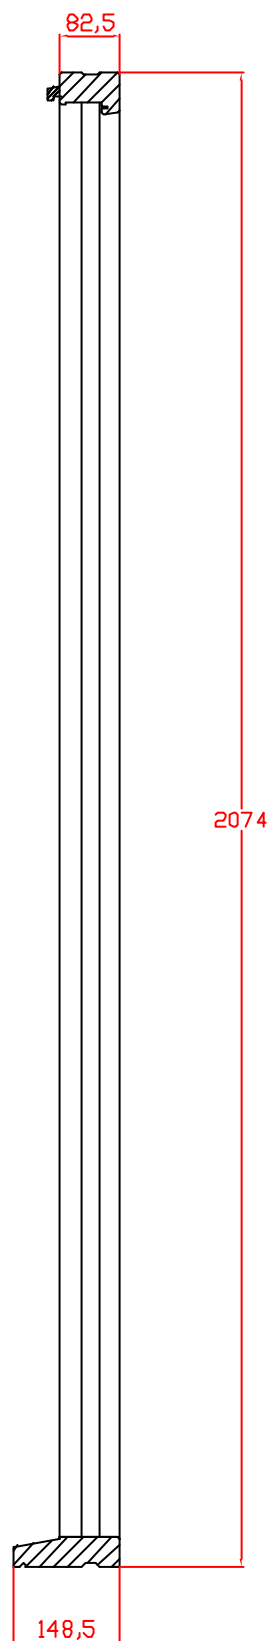

LA PORTE FRENCH DOORS:
JAMB, HEAD, SILL, DRIP BEAD AND WEATHER BAR SECTIONS

SILL SECTION

HEAD & JAMB SECTIONS

WEATHERBAR

DRIP BEAD MOULDING

4' LA PORTE FRENCH DOORS: 2074mm x 1190mm

5' LA PORTE FRENCH DOORS: 2074mm x 1190mm

6' LA PORTE FRENCH DOORS: 2074mm x 1190mm

1790

82,5

2074

148,5