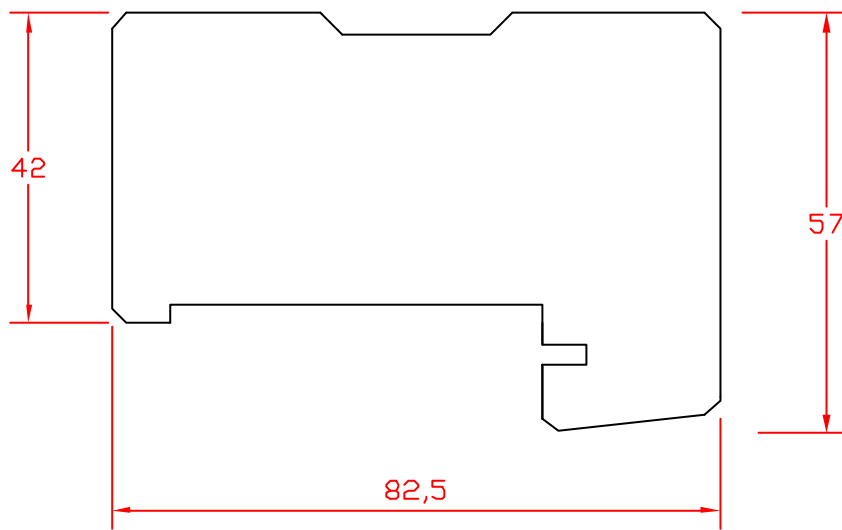

LA PORTE FRENCH DOORS:
JAMB, HEAD, SILL, DRIP BEAD AND WEATHER BAR SECTIONS

SILL SECTION

HEAD & JAMB SECTIONS

WEATHERBAR

DRIP BEAD MOULDING

4' LA PORTE FRENCH DOORS: 2074mm x 1190mm

5' LA PORTE FRENCH DOORS: 2074mm x 1190mm

6' LA PORTE FRENCH DOORS: 2074mm x 1190mm

1790

82,5

2074

148,5