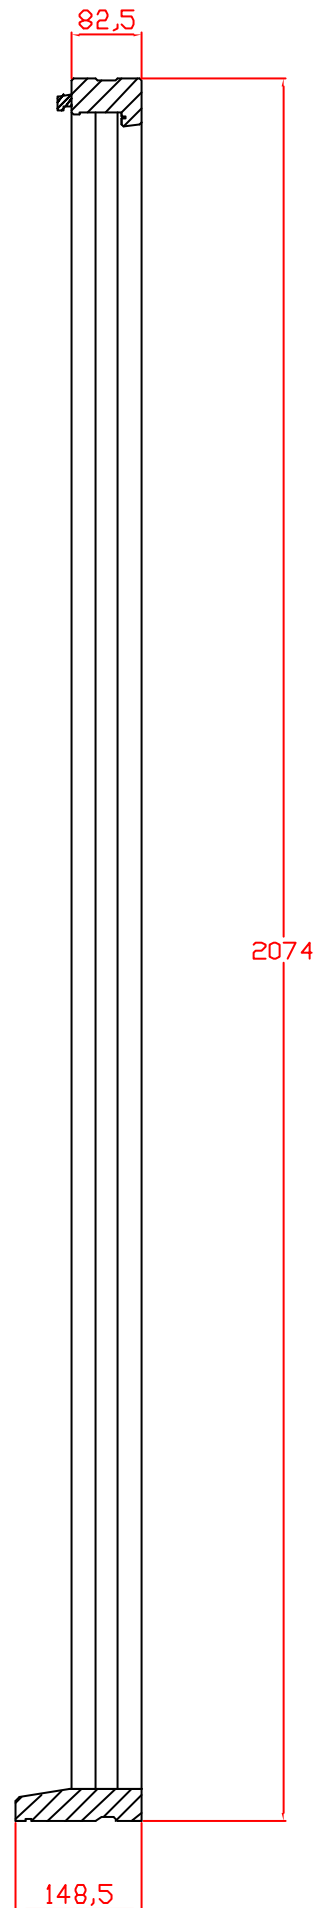

LA PORTE FRENCH DOORS:
JAMB, HEAD, SILL, DRIP BEAD AND WEATHER BAR SECTIONS

SILL SECTION

HEAD & JAMB SECTIONS

WEATHERBAR

DRIP BEAD MOULDING

4' LA PORTE FRENCH DOORS: 2074mm x 1190mm

5' LA PORTE FRENCH DOORS: 2074mm x 1190mm

6' LA PORTE FRENCH DOORS: 2074mm x 1190mm

1790

82,5

2074

148,5