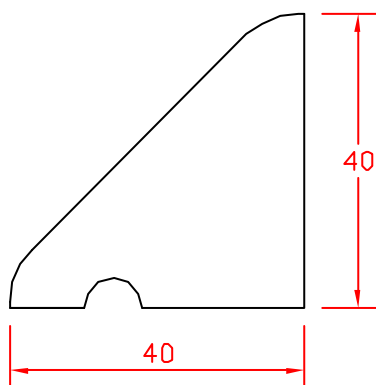

LA PORTE FRENCH DOORS:
JAMB, HEAD, SILL, DRIP BEAD AND WEATHER BAR SECTIONS

SILL SECTION

HEAD & JAMB SECTIONS

WEATHERBAR

DRIP BEAD MOULDING

4' LA PORTE FRENCH DOORS: 2074mm x 1190mm

5' LA PORTE FRENCH DOORS: 2074mm x 1190mm

6' LA PORTE FRENCH DOORS: 2074mm x 1190mm

1790

82,5

2074

148,5