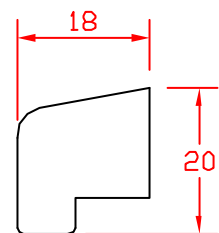

LA PORTE FRENCH DOORS:
JAMB, HEAD, SILL, DRIP BEAD AND WEATHER BAR SECTIONS

SILL SECTION

HEAD & JAMB SECTIONS

WEATHERBAR

DRIP BEAD MOULDING

4' LA PORTE FRENCH DOORS: 2074mm x 1190mm

5' LA PORTE FRENCH DOORS: 2074mm x 1190mm

6' LA PORTE FRENCH DOORS: 2074mm x 1190mm

1790

82,5

2074

148,5