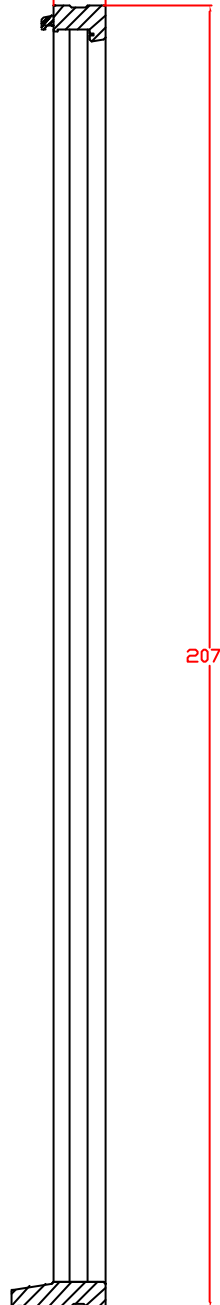

LA PORTE FRENCH DOORS:
JAMB, HEAD, SILL, DRIP BEAD AND WEATHER BAR SECTIONS

SILL SECTION

HEAD & JAMB SECTIONS

WEATHERBAR

DRIP BEAD MOULDING

4' LA PORTE FRENCH DOORS: 2074mm x 1190mm

5' LA PORTE FRENCH DOORS: 2074mm x 1190mm

6' LA PORTE FRENCH DOORS: 2074mm x 1190mm

1790

82,5

2074

148,5