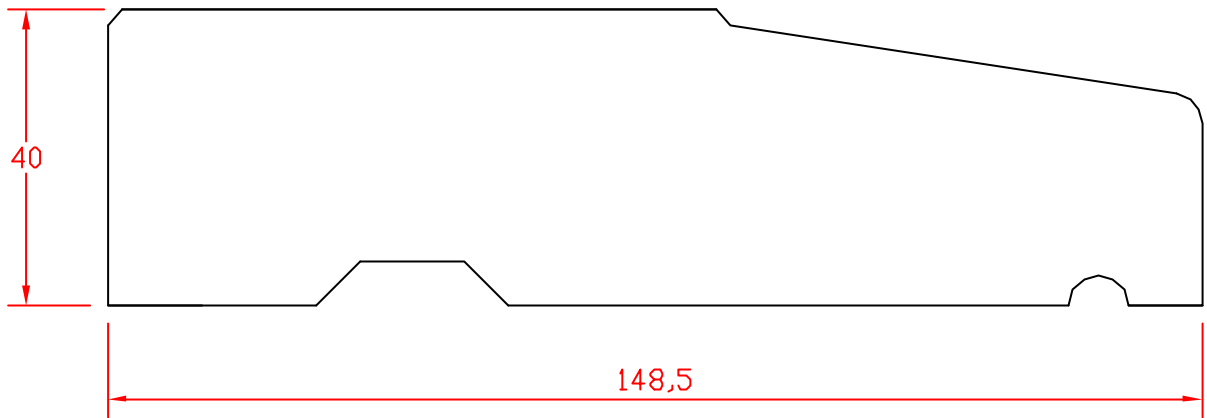

LA PORTE FRENCH DOORS:
JAMB, HEAD, SILL, DRIP BEAD AND WEATHER BAR SECTIONS

SILL SECTION

HEAD & JAMB SECTIONS

WEATHERBAR

DRIP BEAD MOULDING

4' LA PORTE FRENCH DOORS: 2074mm x 1190mm

5' LA PORTE FRENCH DOORS: 2074mm x 1190mm

6' LA PORTE FRENCH DOORS: 2074mm x 1190mm

1790

82,5

2074

148,5