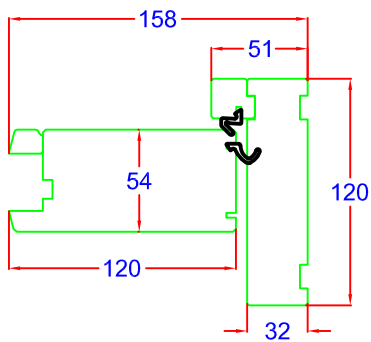

Canberra Sectional Sizes

Vertical Section

Jamb Section

DEVELOPMENT

JELD WEN UK Ltd®
 WATCH HOUSE LANE, DONCASTER, S YORKS. DN5 9LR
 DO NOT SCALE OR GUESS - IF IN DOUBT, ASK!
 JELD WEN UK LTD OWN THE COPYRIGHT IN THIS
 DRAWING WHICH MUST NOT BE REPRODUCED OR
 UTILISED OTHER THAN FOR THE PURPOSE INTENDED BY
 THEM WITHOUT PRIOR APPROVAL.

TOLERANCES
 AS PER STANDARD
 TOLERANCE SHEET
 UNSTATED SCALE 1:1

A	JP		03/09/07
Iss	Drawn By	DA No	Date
Title			
Canberra Sectional Views			
Dwg. XD07119001			Iss. A