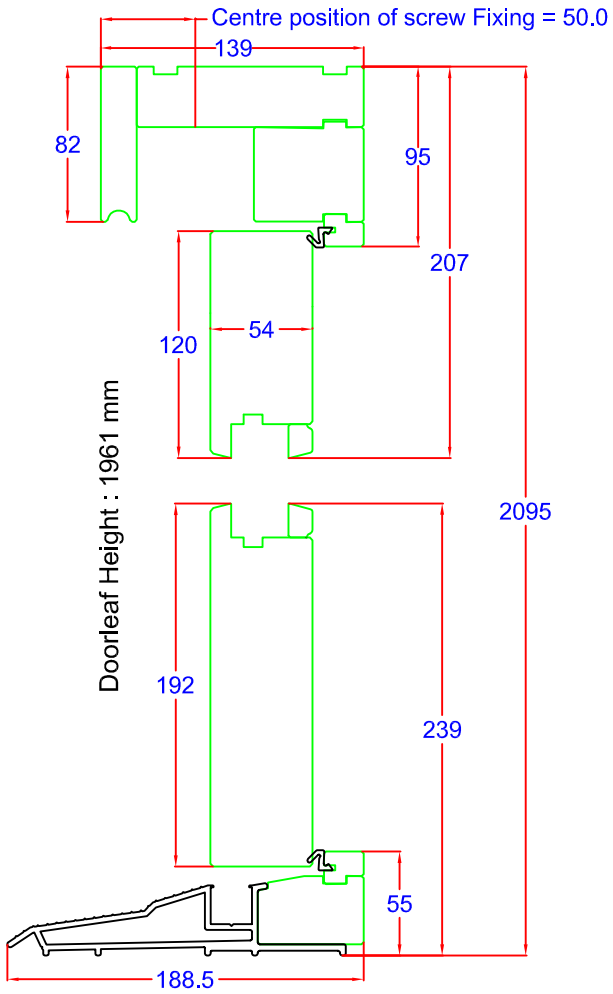

Canberra Sectional Sizes

Vertical Section

Jamb Section

DEVELOPMENT

JELD WEN UK Ltd®
 WATCH HOUSE LANE, DONCASTER, S YORKS. DN5 9LR
 DO NOT SCALE OR GUESS - IF IN DOUBT, ASK!
 JELD WEN UK LTD OWN THE COPYRIGHT IN THIS
 DRAWING WHICH MUST NOT BE REPRODUCED OR
 UTILISED OTHER THAN FOR THE PURPOSE INTENDED BY
 THEM WITHOUT PRIOR APPROVAL.

TOLERANCES
 AS PER STANDARD
 TOLERANCE SHEET
 UNSTATED SCALE 1:1

A	JP		03/09/07
Iss	Drawn By	DA No	Date
Title			
Canberra Sectional Views			
Dwg. XD07119001			Iss. A